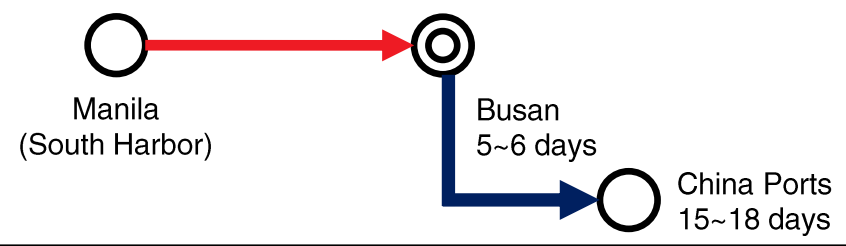

BUSAN MANILA EXPRESS

Manila-Busan Shuttle Service / China via Busan

Vessel Rotation / Estimated Transit Time

FEEDER VESSEL / VOYAGE	ETD MANILA SOUTH	ETA BUSAN	ETA CHINA (From Manila)	
			Dalian, Ningbo, Shanghai, Qingdao	Xingang, Zhangjiagang
			15-17 days	18 days
SUNNY CALLA 2412N	8-May	13-May	25-May	26-May
OPTIMA 2406N	14-May	19-May	31-May	1-Jun
SUNNY CALLA 2413N	21-May	26-May	7-Jun	8-Jun
OPTIMA 2407N	27-May	1-Jun	13-Jun	14-Jun
SUNNY CALLA 2414N	4-Jun	9-Jun	21-Jun	22-Jun
OPTIMA 2408N	11-Jun	16-Jun	28-Jun	29-Jun

NOTE: ABOVE SCHEDULES ARE SUBJECT TO CHANGE WITHOUT PRIOR NOTICE

- Highlights:**
- Direct service to Busan
 - Connects Manila to China ports with 2 to 3 connecting vessels weekly

For rate and vessel schedule requests, contact:
Southern Star Agencia Maritima Inc.
 sales@southernstar.com.ph / (0967) 1881255
 Ralph Ramirez - (0917) 830 1165
 Gemma Zubiaga - (0999) 996 9484
 Jane Britanico - (0921) 437 9918
 Jenny Mallari - (0917) 566 2980