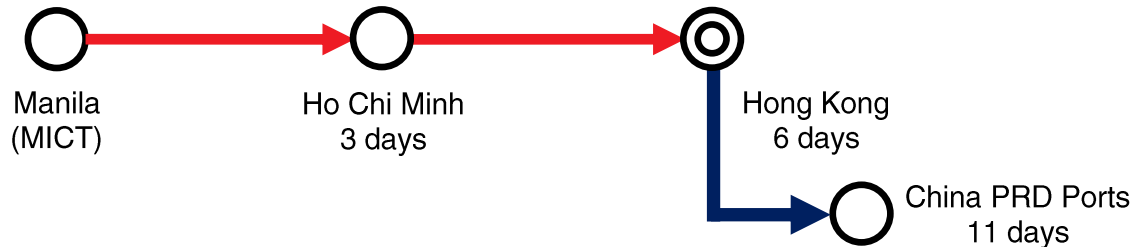

KPX

KOREA MANILA HO CHI MINH

PRD via Hong Kong

**NAMSUNG**

Vessel Rotation / Estimated Transit Time

CHINA PRD PORTS

BEICUN	HUANGPU	QINZHOU	XIAMEN
BEIHAI	HUMEN	RONGQI	XINHUI
BEIJIAO	JIANGMEN	SANBU	YANTIAN
DOUMEN	JIAOXIN	SANSHAN	YUNFU
FANGCHENG	JIUJIANG	SANSHUI	ZHANJIANG
GAOLAN	LELIU	SHATIAN	ZHAOQING
GAOMING	LIANHUASHAN	SHANTOU	ZHONGSHAN
GONGYI, TAISHAN	MACAU	SHUNDE NEW PORT	ZHUHAI
HAIKOU	MAFANG, SIHUI	TAIPING	
HESHAN	NANSHA	WUZHOU	
HUADU	QINGYUAN	XIAOLAN	

Highlights:

- Direct service to Ho Chi Minh, and Hong Kong
- Connects Manila to 31 ports in the Pearl River Delta region via barge from Hong Kong
- Starship Draco, Namsung Shipping's own vessel

For rate and vessel schedule requests, contact: