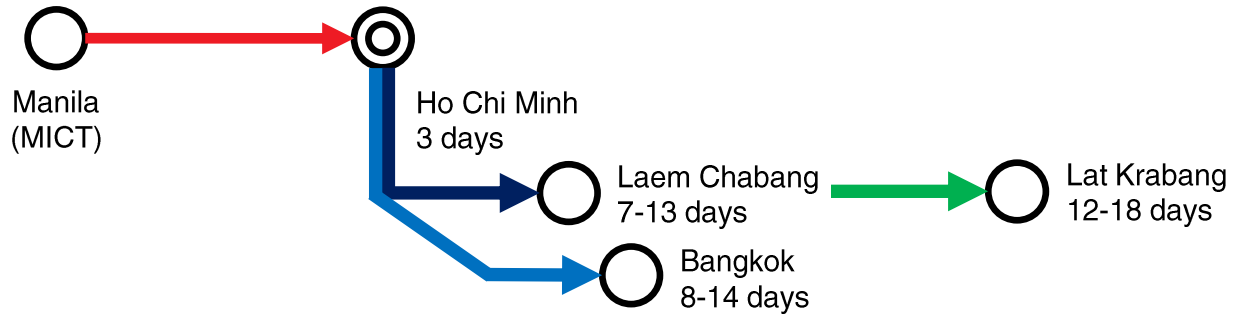

# KOREA MANILA VIETNAM

## Thailand via Ho Chi Minh

### Vessel Rotation / Estimated Transit Time

FEEDER VESSEL / VOYAGE	ETD MANILA NORTH	ETA HO CHI MINH	CONNECTING VESSEL / VOYAGE	ETD HO CHI MINH	ETA LAEM CHABANG	ETA BANGKOK
STARSHIP DRACO 2406S	9-May	12-May	DONGJIN VOYAGER 0107S	19-May	21-May	21-May
			STARSHIP PEGASUS 2407W	20-May	22-May	21-May
			PANCON BRIDGE 2407S	23-May	25-May	25-May
KMTc SHANGHAI 2407S	16-May	19-May	PANCON BRIDGE 2407S	23-May	25-May	25-May
			POS LAEM CHABANG 1004W	23-May	26-May	26-May
			PEGASUS PROTO 2406S	24-May	26-May	26-May
KMTc KEELUNG 2407S	24-May	27-May	SM JAKARTA 2407W	30-May	2-Jun	2-Jun
			KMTc ULSAN 2407S	30-May	1-Jun	2-Jun
			SAWASDEE SIRIUS 2407S	31-May	1-Jun	2-Jun
STARSHIP DRACO 2407S	30-May	2-Jun	SAWASDEE DENER 2415S	4-Jun	6-Jun	7-Jun
			STARSHIP URSA 2407S	7-Jun	9-Jun	9-Jun
			STARSHIP PEGASUS 1004W	8-Jun	10-Jun	10-Jun

#### Highlights:

- Multiple weekly connections to Bangkok and Laem Chabang
- Starship Draco, Namsung Shipping's own vessel

For rate and vessel schedule requests, contact:

**Southern Star Agencia Maritima Inc.**