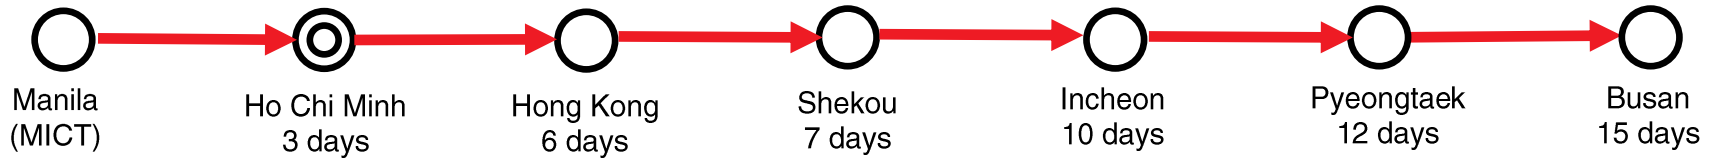

KOREA MANILA VIETNAM

Direct to Ho Chi Minh, Hong Kong, Shekou, Incheon, Pyeongtaek, Busan

NAMSUNG

Vessel Rotation / Estimated Transit Time

FEEDER VESSEL / VOYAGE	ETD MANILA NORTH	ETA HO CHI MINH	ETA HONG KONG	ETA SHEKOU	ETA INCHEON	ETA PYEONGTAEK	ETA BUSAN
STARSHIP DRACO 2406S	9-May	12-May	15-May	15-May	19-May	24-May	24-May
KMTC KEELUNG 2407S	16-May	19-May	22-May	22-May	26-May	31-May	31-May
KMTC SHANGHAI 2407S	24-May	27-May	30-May	30-May	3-Jun	8-Jun	8-Jun
STARSHIP DRACO 2407S	30-May	2-Jun	5-Jun	5-Jun	9-Jun	14-Jun	14-Jun
KMTC KEELUNG 2408S	6-Jun	9-Jun	12-Jun	12-Jun	16-Jun	21-Jun	21-Jun
KMTC SHANGHAI 2408S	13-Jun	16-Jun	19-Jun	19-Jun	23-Jun	28-Jun	28-Jun

NOTE: ABOVE SCHEDULES ARE SUBJECT TO CHANGE WITHOUT PRIOR NOTICE

Highlights:

- Direct service to Ho Chi Minh, Hong Kong, Shekou, Incheon, Pyeongtaek and Busan
- Also accepting cargoes to VICT, ICD Transimex, ICD Phuoc Long 1 and 3, ICD Tanamexco, ICD Sotrans and Tan Cang - Hiep Phuoc via Cat Lai Terminal
- Starship Draco, Namsung Shipping's own vessel