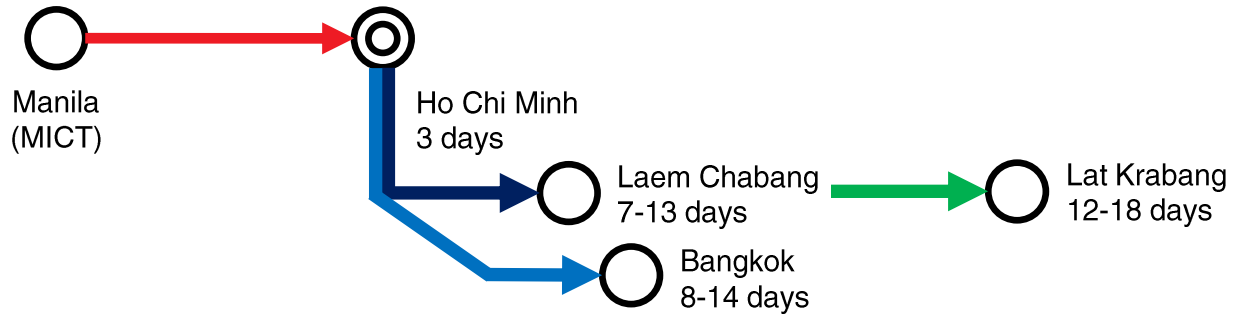

KOREA MANILA VIETNAM

Thailand via Ho Chi Minh

Vessel Rotation / Estimated Transit Time

FEEDER VESSEL / VOYAGE	ETD MANILA NORTH	ETA HO CHI MINH	CONNECTING VESSEL / VOYAGE	ETD HO CHI MINH	ETA LAEM CHABANG	ETA BANGKOK
KMTC SHANGHAI 2407S	23-May	26-May	DONGJIN CONFIDENT 0117S	28-May	30-May	30-May
			SM JAKARTA 2407W	30-May	2-Jun	2-Jun
			SAWASDEE SIRIUS 2407S	30-May	1-Jun	2-Jun
STARSHIP DRACO 2407S	2-Jun	5-Jun	STARSHIP URSA 2407S	11-Jun	12-Jun	13-Jun
			STARSHIP PEGASUS 2408W	11-Jun	14-Jun	13-Jun
			PEGASUS PROTO 2408S	15-Jun	17-Jun	17-Jun
KMTC KEELUNG 2408S	6-Jun	9-Jun	STARSHIP PEGASUS 2408W	11-Jun	14-Jun	13-Jun
			PEGASUS PROTO 2408S	15-Jun	17-Jun	17-Jun
			DONGJIN CONFIDENT 0118S	17-Jun	19-Jun	19-Jun
KMTC SHANGHAI 2408S	13-Jun	16-Jun	KMTC ULSAN 2408S	19-Jun	21-Jun	21-Jun
			SM JAKARTA 2408W	20-Jun	23-Jun	23-Jun
			SAWASDEE SIRIUS 2408S	21-Jun	24-Jun	23-Jun

NOTE: ABOVE SCHEDULES ARE SUBJECT TO CHANGE WITHOUT PRIOR NOTICE

- Highlights:**
- Multiple weekly connections to Bangkok and Laem Chabang
 - Starship Draco, Namsung Shipping's own vessel

For rate and vessel schedule requests, contact:
Southern Star Agencia Maritima Inc.
 sales@southernstar.com.ph / (0967) 1881255
 Ralph Ramirez - (0917) 830 1165
 Gemma Zubiaga - (0999) 996 9484
 Jane Britanico - (0921) 437 9918
 Jenny Mallari - (0917) 566 2980